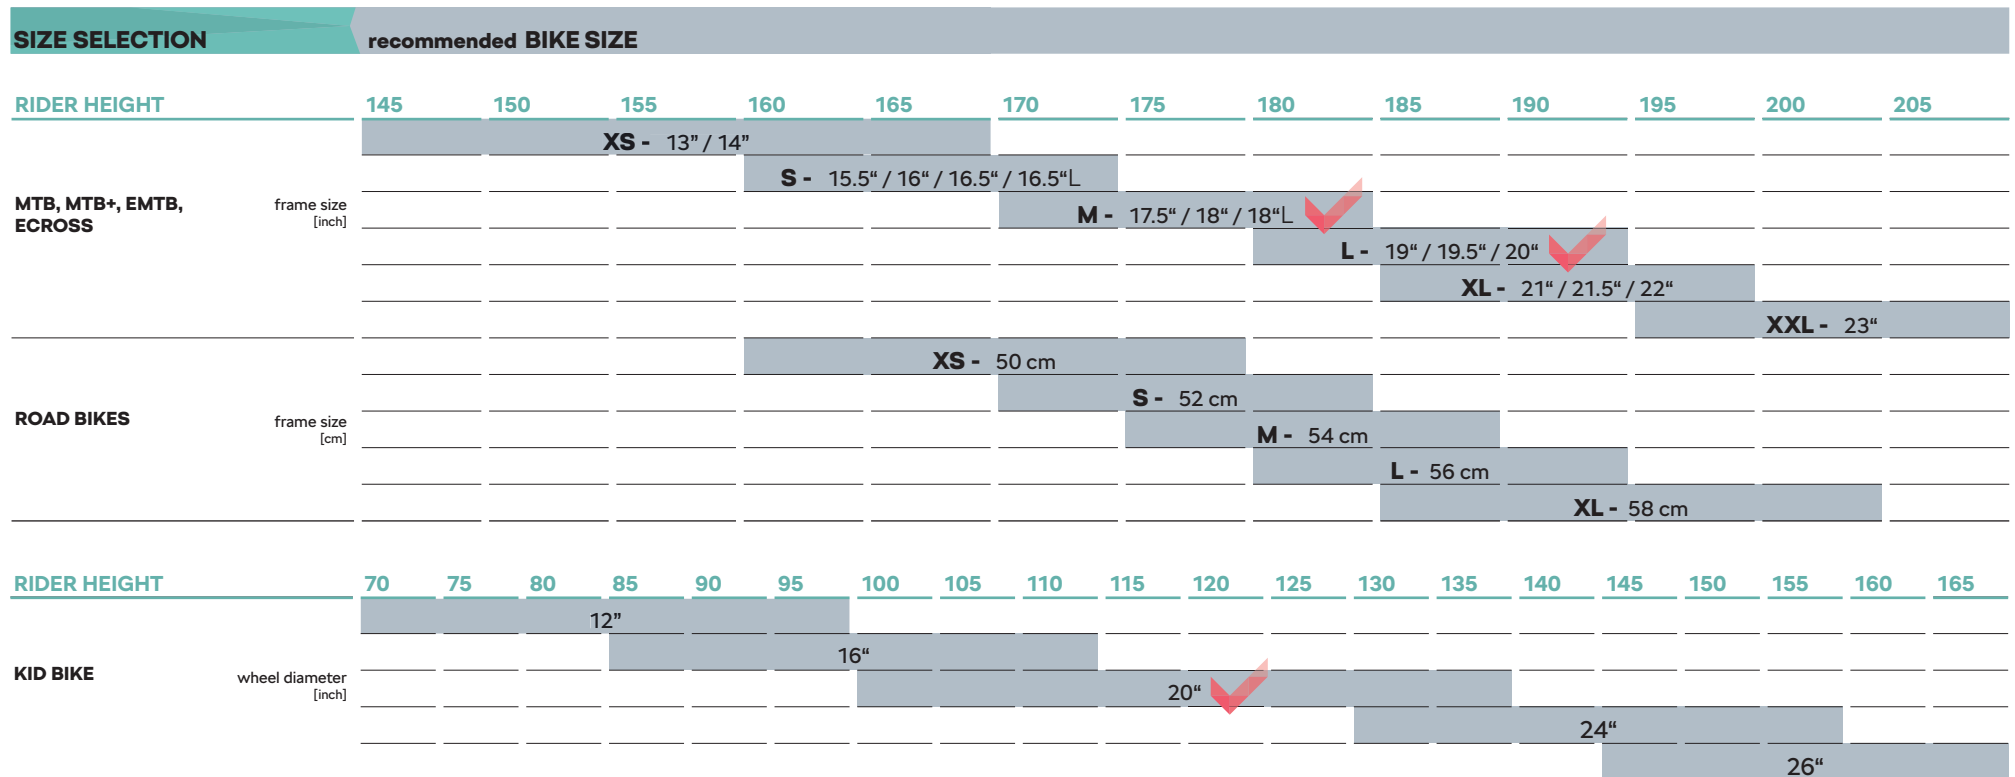

## TOW BAR BICYCLE CARRIER FOR 2 BIKES

Order number

LHD 000 071 105F

RHD 000 071 105C

# DOES IT MATTER WHICH BIKE FRAME SIZE I CHOOSE?

Indeed, it does. A correctly fitting bike will help you to go further for longer. Choosing the right sized bike depends on the type

of the bike, your height, the inside leg measurement and your riding style. But it is not complicated as it sounds.

# HOW TO CHOOSE CORRECT SIZE OF THE BICYCLE

The most important criterion that determines the size of the bike you need is your height. If you find that you're between sizes or you're unsure of which of two frame sizes would suit you best then other factors that can be considered is your reach.

The reach will affect your riding position quite significantly. You should not feel sitting too straight with your arms bend too much, neither leaning forward trying to grasp the handlebar.

If your sitting height is bigger than average, then the larger of the two frame sizes is recommended and vice versa.